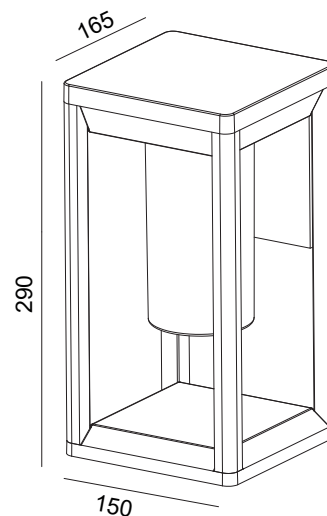

TECHNICAL DATA

TYPE

Professional LED for Exterior & Interior Lighting.

PRO	CRI ≥ 80	
IP54		L°
AC85-265V 50/60Hz		

DIMENSION DRAW

Model:	Bruco
Format:	-
Location:	Exterior
Wattage:	1*E27(Max40W)
Materials:	Aluminium
Led Color:	-
Product Dimension:	150*165*290mm
IP Code:	54
Fixation:	Wall
CRI :	-
Lumen Output:	-
Frequency:	-
Beam Angle:	L°